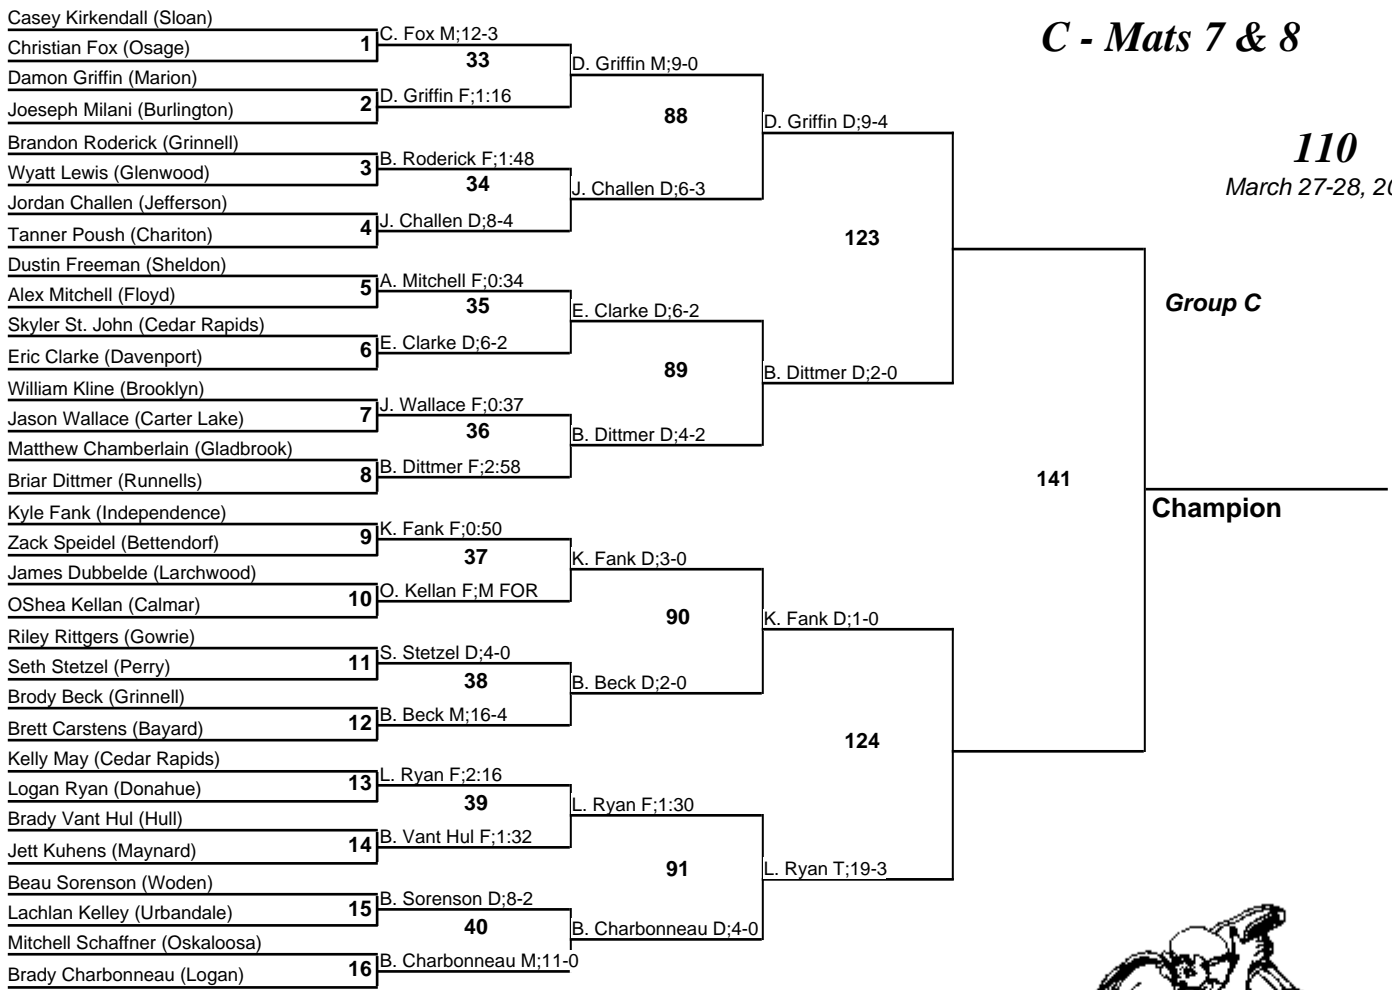

100

March 27-28, 2010

C - Mats 3 & 4

105

March 27-28, 2010

C - Mats 7 & 8

110

March 27-28, 2010