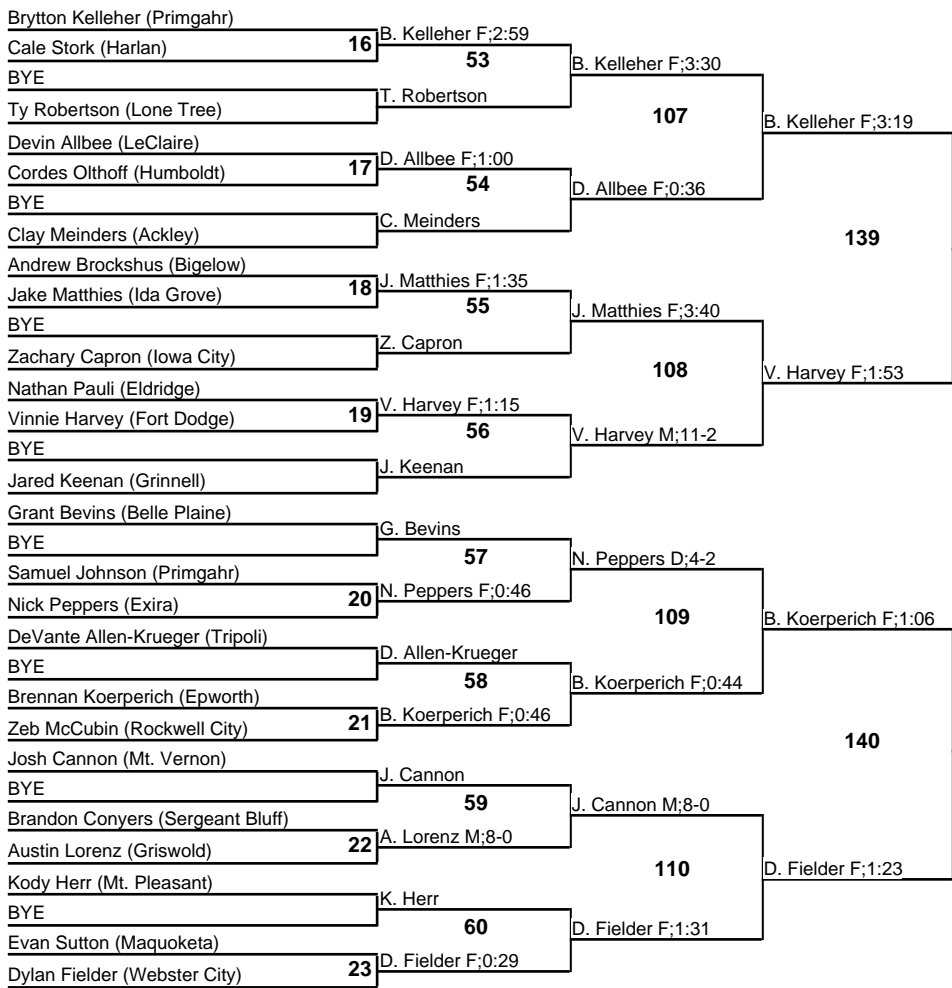

C - Mats 13 & 14

171

March 27-28, 2010