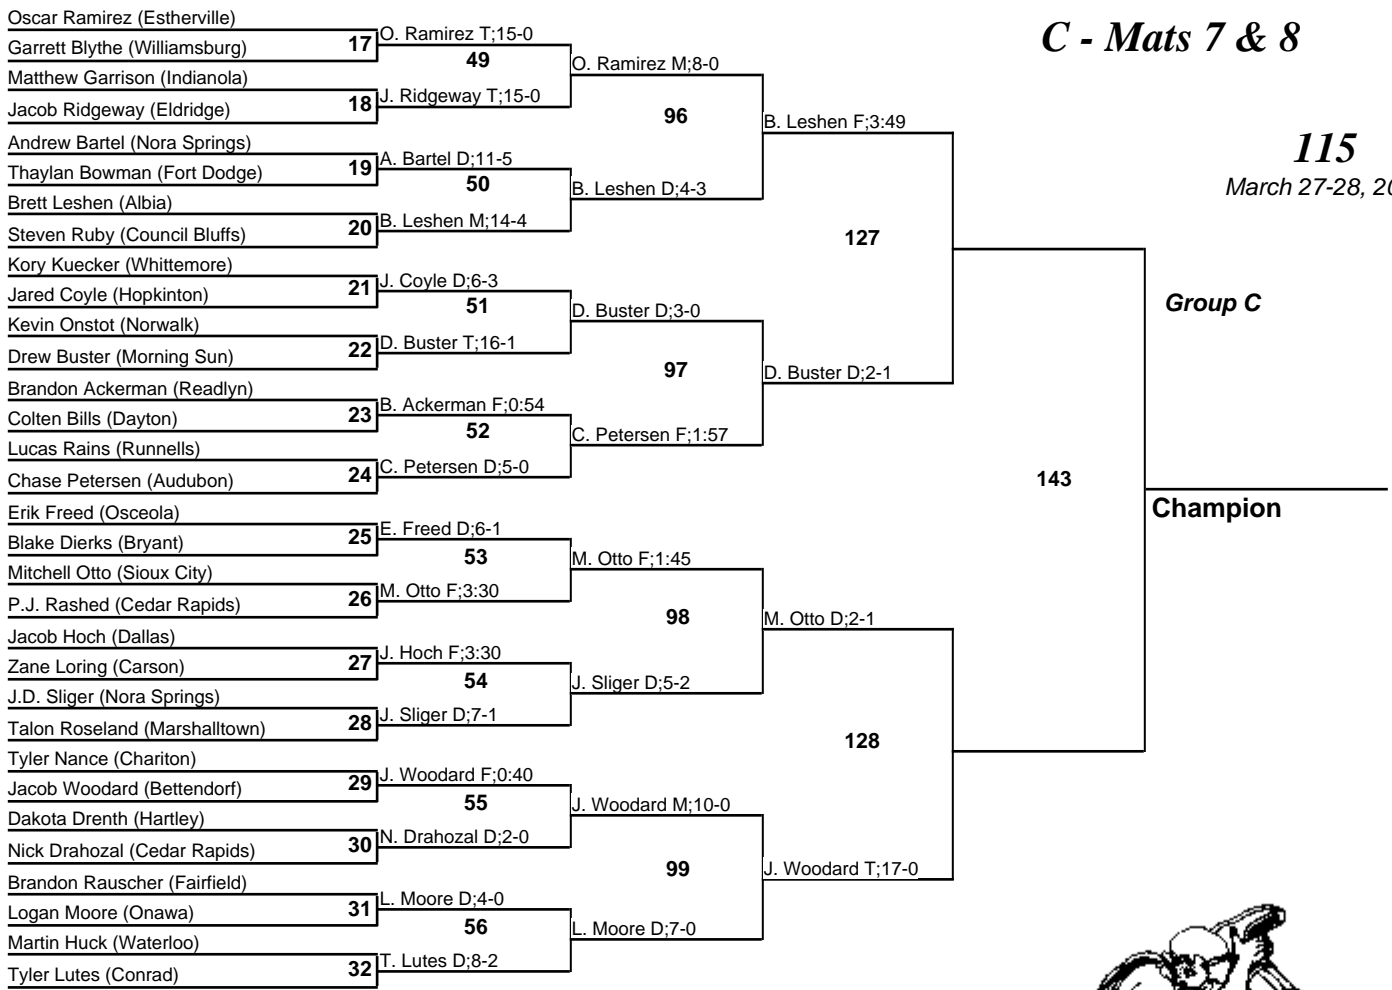

C - Mats 7 & 8

115

March 27-28, 2010